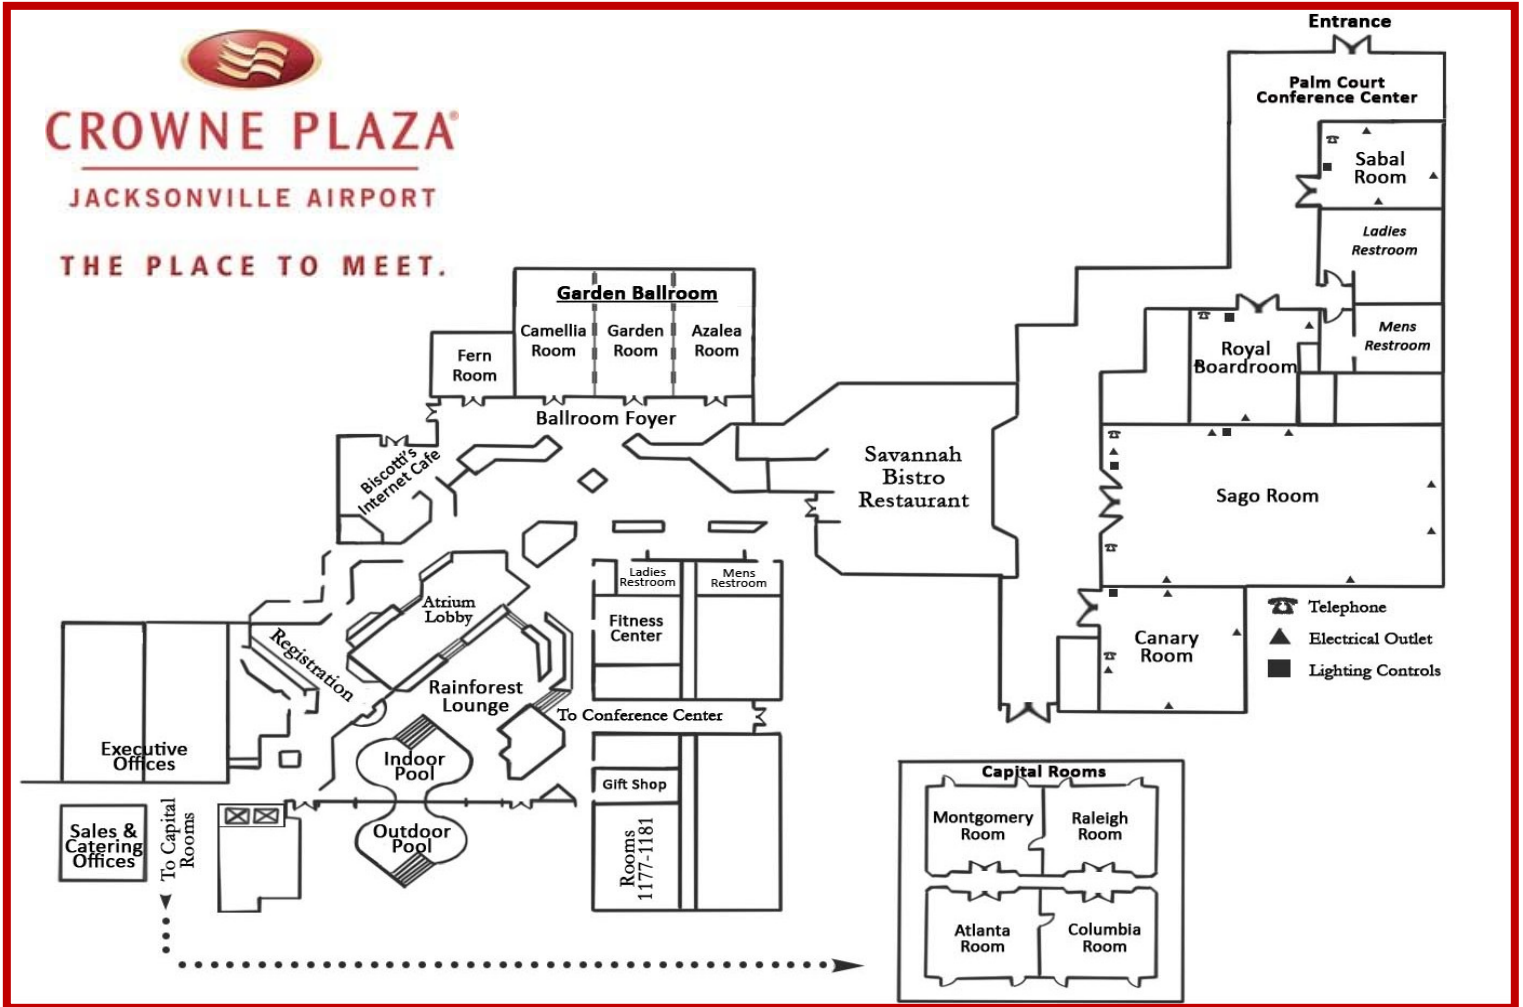

# CROWNE PLAZA

JACKSONVILLE AIRPORT

THE PLACE TO MEET.

Meeting Room	Rental Fee	Dimensions W x L	Sq Ft	Ceiling Height	Theatre	Classroom	Conference	Hollow Square	U-Shape	Rounds	Reception
<b>Garden Complex</b>											
Garden Ballroom	\$1200	66 x 44	2904	14	280	180	N/A	80	70	216	350
2/3 Ballroom	\$800	44x44	1936	14	200	120	N/A	65	50	144	225
Garden Room	\$400	22 x 44	968	14	100	60	36	40	32	64	115
Azalea Room	\$400	22 x 44	968	14	100	60	36	40	32	64	115
Camellia Room	\$400	22 x 44	968	14	100	60	36	40	32	64	115
Fern Room	\$200	22 x 22	484	14	50	24	12	20	16	32	50
<b>Palm Court Conference Center</b>											
Sabal Room	\$150	21 x 19	399	10	45	18	12	16	12	32	50
Royal Room	\$150	15 x 23	345	10	N/A	N/A	12	N/A	N/A	N/A	N/A
Sago Room	\$500	26 x 49	1274	10	84	75	36	40	32	84	84
Canary Room	\$200	21 x 24	504	10	50	24	16	18	16	32	65
<b>Capital Meeting Rooms</b>											
Montgomery Room	\$200	20 x 24 x 8	480	9	50	24	12	16	12	32	50
Raleigh Room	\$200	20 x 24 x 8	480	9	50	24	12	16	12	32	50
Atlanta Room	\$200	20 x 24 x 8	480	9	50	24	12	16	12	32	50
Columbia Rooms	\$200	20 x 24 x 8	480	9	50	24	12	16	12	32	50